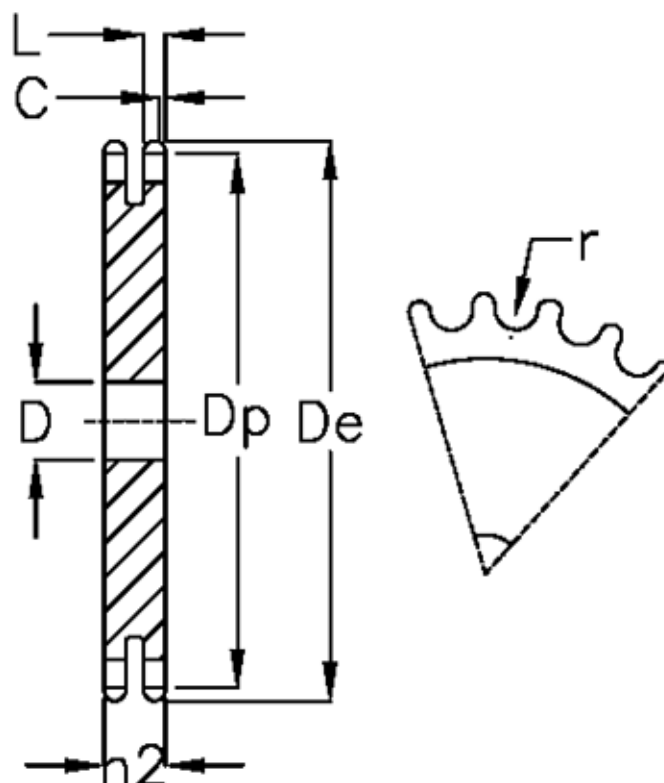

Article number: 616022010013

Description: Plate wheel 24 B-2 Z=13 duplex

Measures

C	= 4
D	= 25
De	= 174.2
Dp	= 159.18
For chain size	= 1 1/2 x 1
For chain type	= 24 B-2
h2	= 72
L	= 23.6

Number of teeth	= 13
r	= 25.4